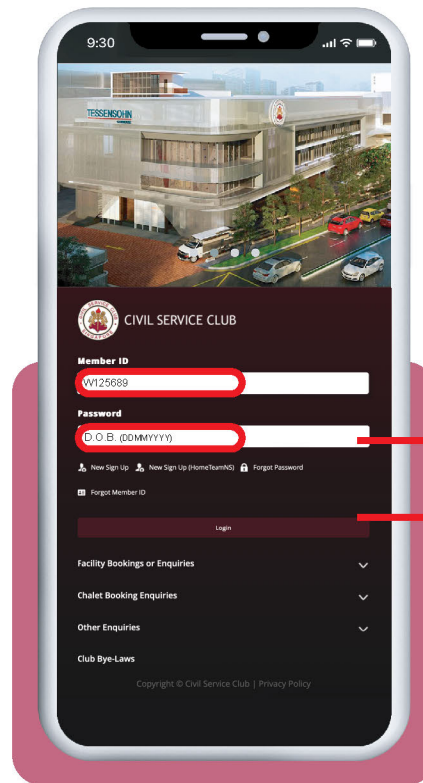

Virtual Membership Guide

Access - Login - View

CONTENTS

1. How to Get Started

2. Login to Membership Account

3. View Virtual Card

HOW TO GET STARTED

Web Login

HOW TO LOGIN

Membership Account Guide

Step 1:
Scan the QR to access

Step 2:
Login to your account

Enter your Member ID

Enter DDMMYYYY (D.O.B.)
**Default password. If you have changed your password, log in using your existing password.*

HOW TO VIEW Virtual Card Guide

Step 1:
Select CSC Virtual Card

Step 2:
Access your
Virtual Membership Card