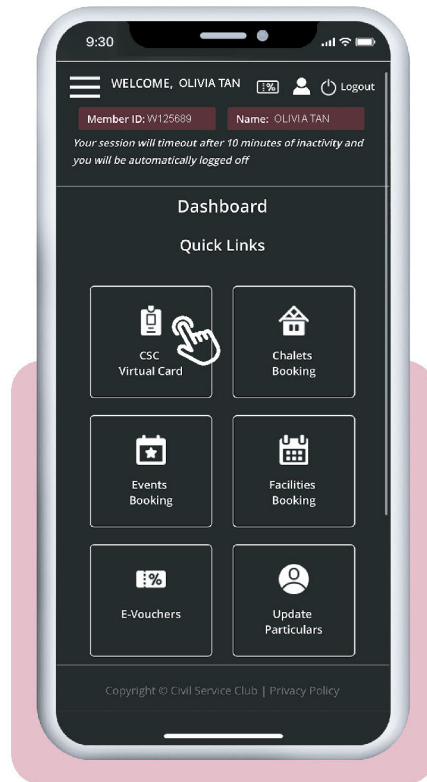

Virtual Membership Guide

Access - Login - View

CONTENTS

1. How to Get Started

2. Login to Membership Account

3. View Virtual Card

HOW TO GET STARTED

Web Login

HOW TO LOGIN

Membership Account Guide

Step 1:
Scan the QR to access

Step 2:
Login to your account

Enter your Member ID

Enter DDMMYYYY (D.O.B.)
**Default password. If you have changed your password, log in using your existing password.*

HOW TO VIEW Virtual Card Guide

Step 1:
Select CSC Virtual Card

Step 2:
Access your
Virtual Membership Card