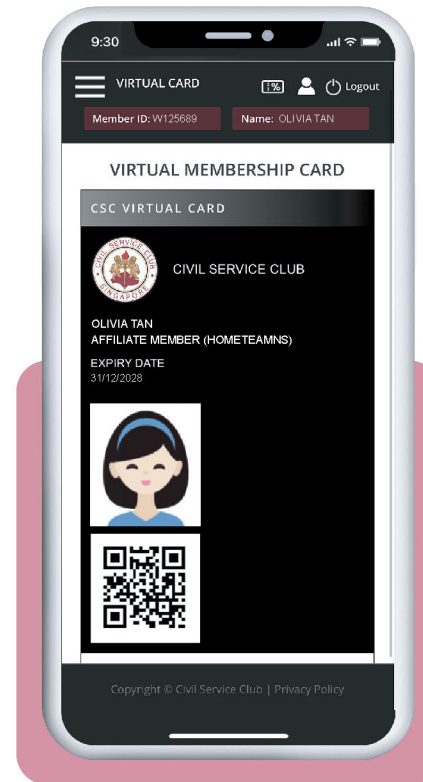

Virtual Membership Guide

Access - Login - View

CONTENTS

1. How to Get Started

2. Login to Membership Account

3. View Virtual Card

HOW TO GET STARTED

Web Login

HOW TO LOGIN

Membership Account Guide

Step 1:
Scan the QR to access

Step 2:
Login to your account

Enter your Member ID

Enter DDMMYYYY (D.O.B.)
**Default password. If you have changed your password, log in using your existing password.*

HOW TO VIEW Virtual Card Guide

Step 1:
Select CSC Virtual Card

Step 2:
Access your
Virtual Membership Card