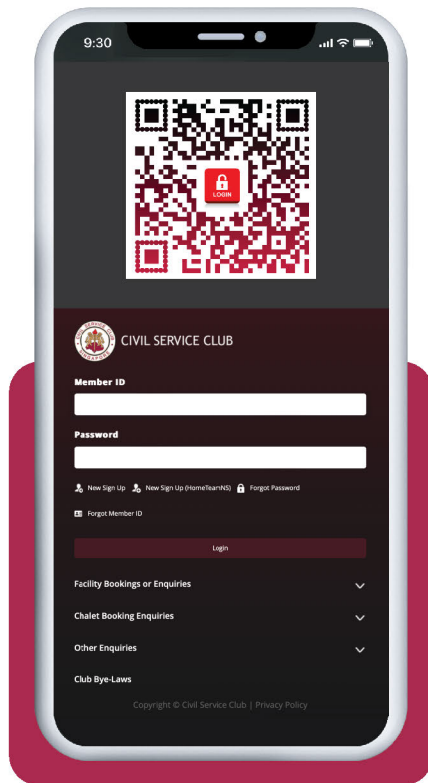

Virtual Membership Guide

Access - Login - View

CONTENTS

1. How to Get Started

2. Login to Membership Account

3. View Virtual Card

HOW TO GET STARTED

Web Login

HOW TO LOGIN

Membership Account Guide

Step 1:
Scan the QR to access

Step 2:
Login to your account

Enter your Member ID

Enter DDMMYYYY (D.O.B.)
**Default password. If you have changed your password, log in using your existing password.*

HOW TO VIEW Virtual Card Guide

Step 1:
Select CSC Virtual Card

Step 2:
Access your
Virtual Membership Card